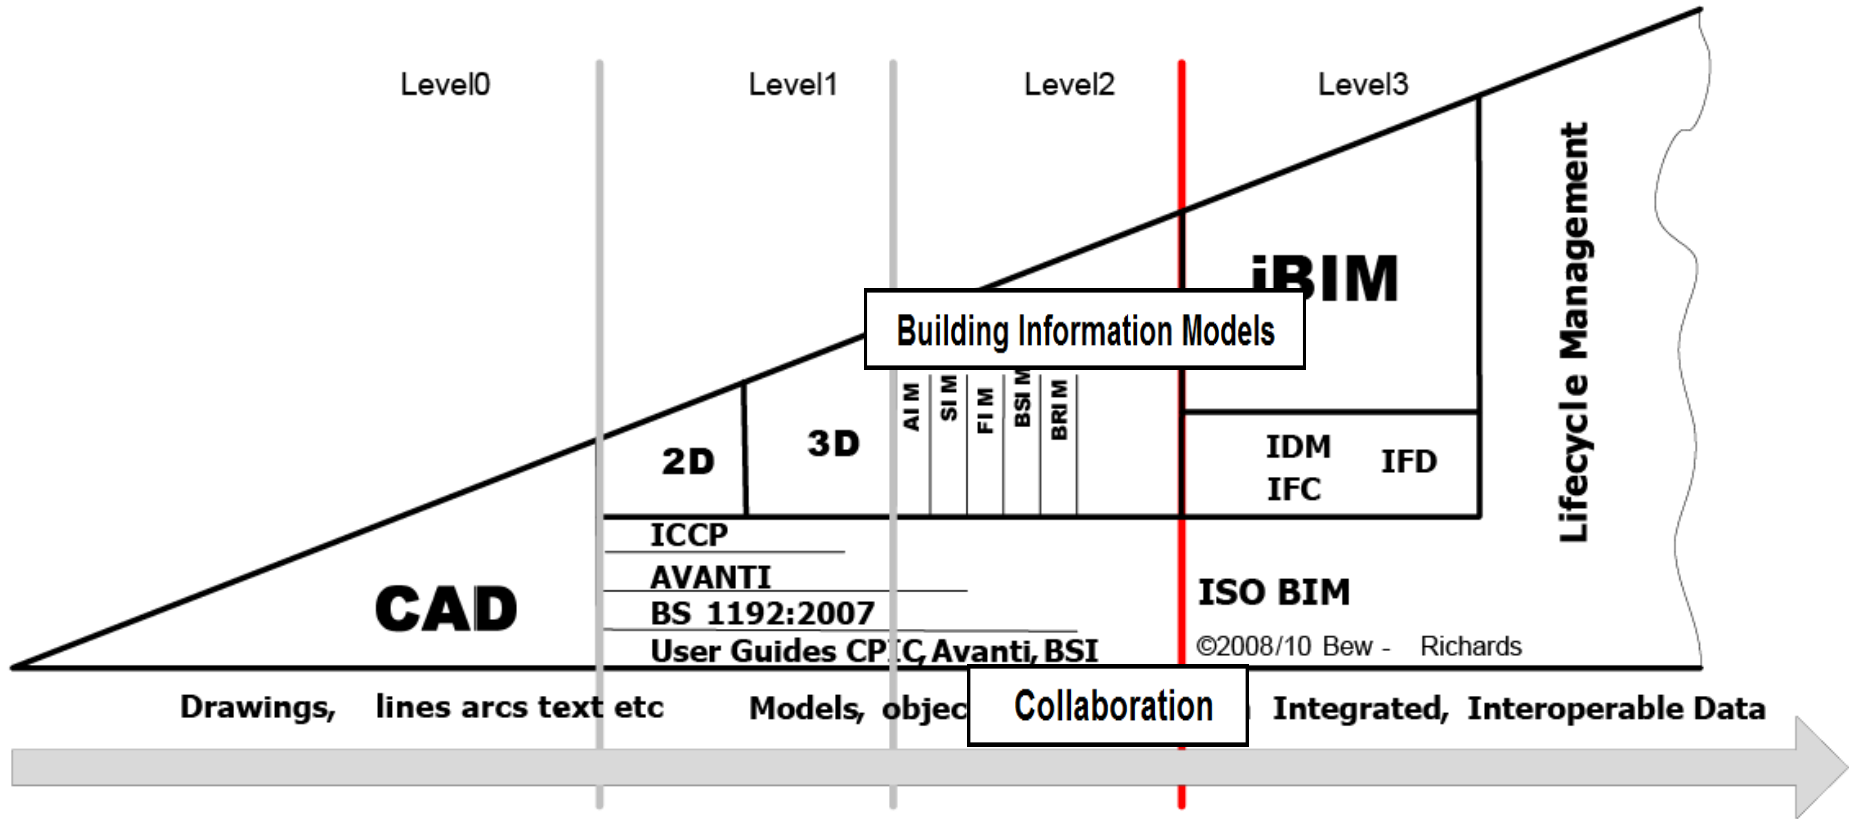

BIM modenhed, UK