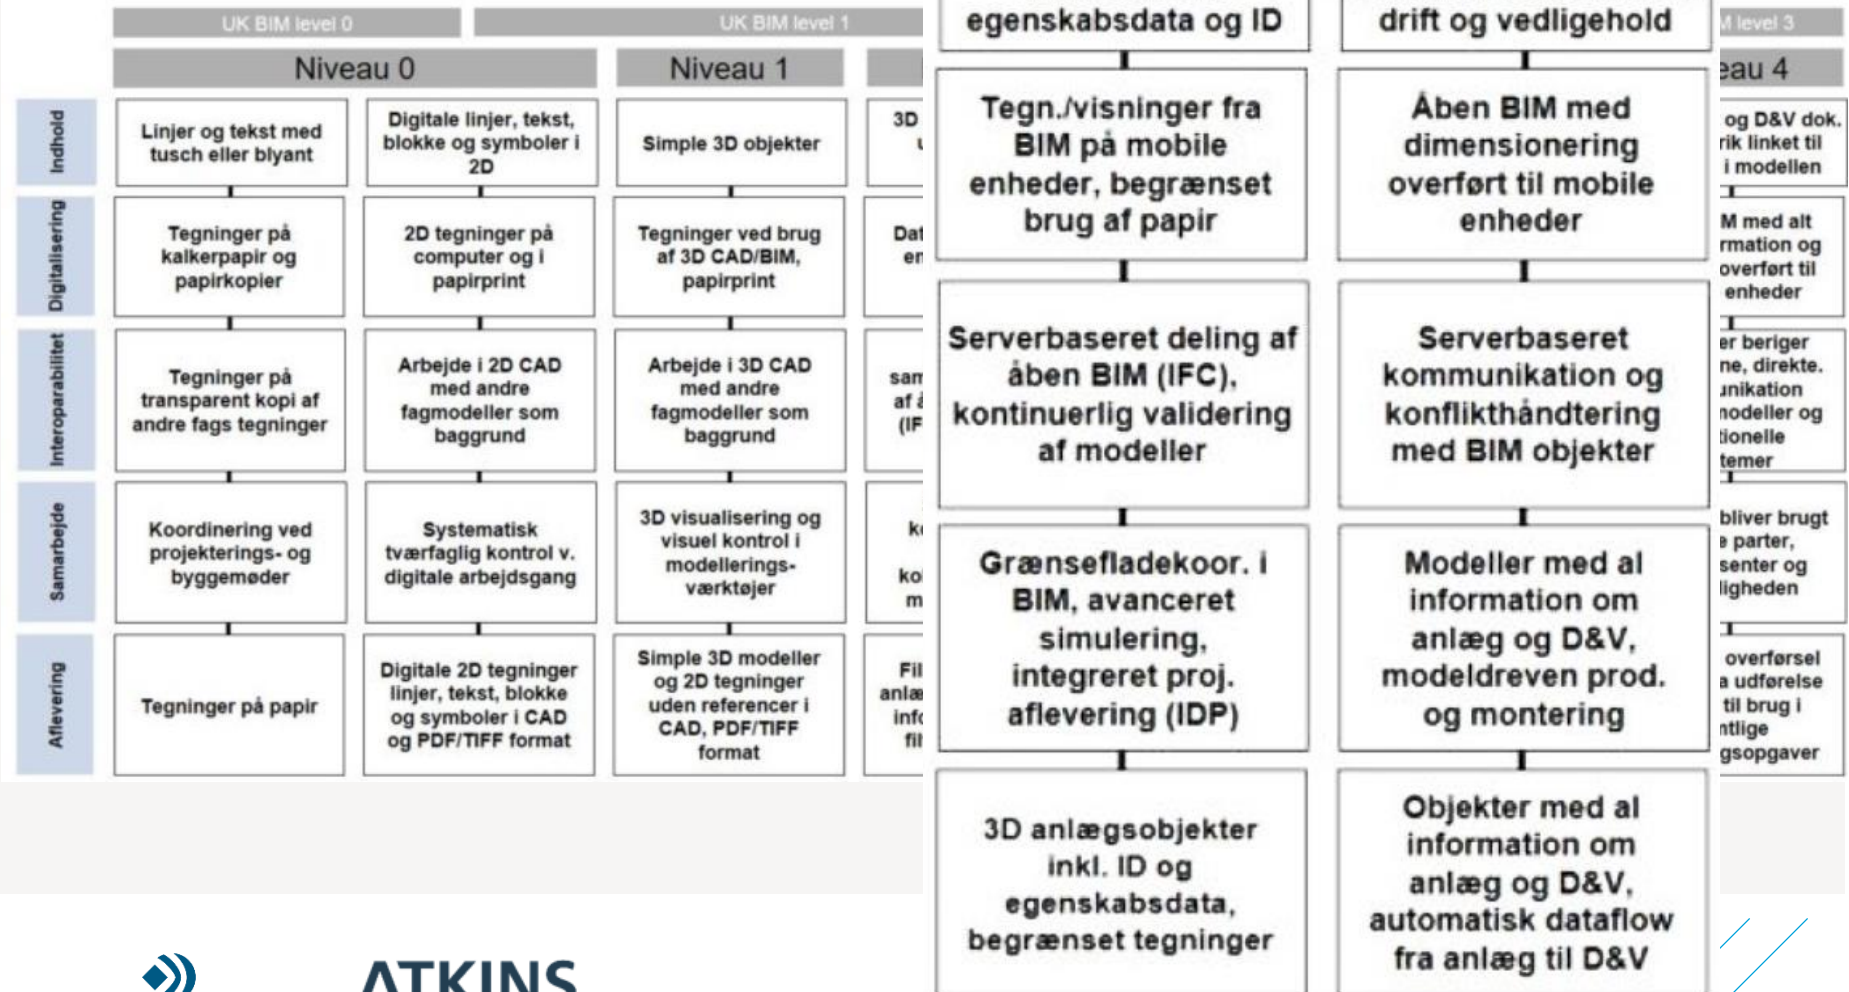

BIM definition

Building Information Modelling (BIM) is a collaborative way of working underpinned by digital technologies, which allow for more efficient methods of designing, delivering and maintaining physical built assets throughout their entire lifecycle.

Greater efficiencies can be realised due to significant pre-planning during the design and construction phases, providing comprehensive information at handover stage.

BIM modenhed, UK

BIM modenhed, UK/BSI

- BIM Level 2**
- All parties use their own 3D CAD models, not necessarily working on a single, shared model
 - Collaboration is used. Data is exchanged between parties and design information is shared in a single file format
 - Federated BIM model is created. Each party can combine data with their own in order to make checks.

-
- BIM Level 3**
- Full collaboration between all

BIM modenhed, BIM infra

BIM modenhed, UK

BIM modenhed, Trimble

BIM Evolution

CURRENT

2D Drawings

Single discipline
Manual and CAD
Discipline approach